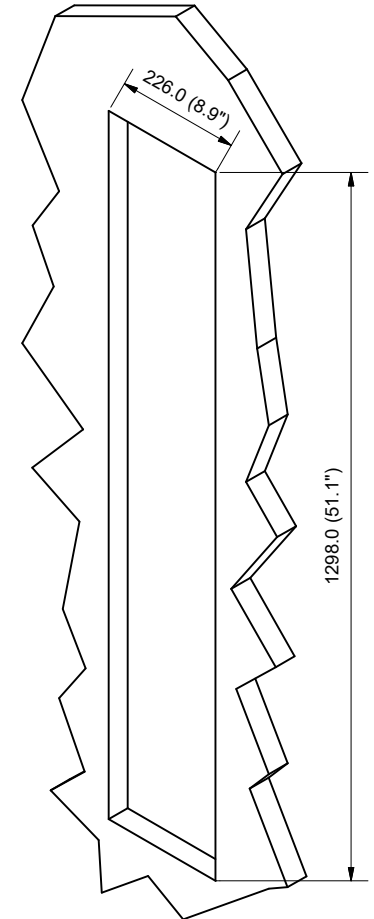

4

3

2

1

FRONT

SIDE

BACK

GRILLE

RECOMMENDED CUT-OUT

DOGLEG SPAN

DOGLEG SPAN  
REVERSE DOGLEG POSITION

Max. 48.0 (1.9")  
Min. 8.0 (0.3")

Max. 68.0 (2.7")  
Min. 48.0 (1.9")

Dali Part no.: RD_01640	Format: A3	Sheet: 1/1	Drawn by: Frank	Created: 11-Aug-22	RELEASED FOR REVIEW	Revision: <b>A</b>	 <p>DALI A/S Dali Alle 1 DK-2610 Næstved Denmark Tel. +45 9672 1155 Fax +45 9855 1940</p>
Dali Item no.: 262036	Description: PHANTOM IW M-675 EXPLODED				08-10-2022	1	

4

3

2

1