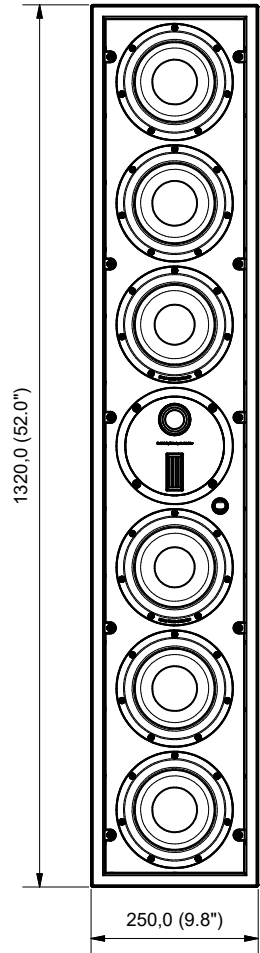

4

3

2

1

FRONT

SIDE

BACK

GRILLE

RECOMMENDED CUT-OUT

DOGLEG SPAN

DOGLEG SPAN  
REVERSE DOGLEG POSITION

Max. 48.0 (1.9")  
Min. 8.0 (0.3")

Max. 68.0 (2.7")  
Min. 48.0 (1.9")

Dali Part no.: RD_01640	Format: A3	Sheet: 1/1	Drawn by: Frank	Created: 11-Aug-22	RELEASED FOR REVIEW	Revision: <b>A</b>	 <p>DALI A/S Dali Alle 1 DK-2610 Næstved Denmark Tel. +45 9672 1155 Fax +45 9855 1940</p>
Dali Item no.: 262036	Description: PHANTOM IW M-675 EXPLODED				08-10-2022	1	