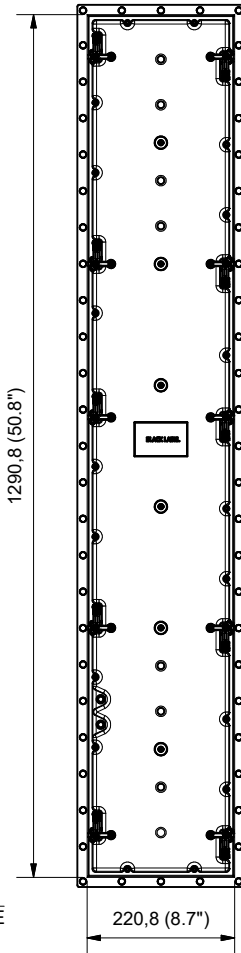

4

3

2

1

FRONT

SIDE

BACK

GRILLE

RECOMMENDED CUT-OUT

DOGLEG SPAN

DOGLEG SPAN  
REVERSE DOGLEG POSITION

Max. 48.0 (1.9")  
Min. 8.0 (0.3")

Max. 68.0 (2.7")  
Min. 48.0 (1.9")

Dali Part no.: RD_01640	Format: A3	Sheet: 1/1	Drawn by: Frank	Created: 11-Aug-22	RELEASED FOR REVIEW	Revision: <b>A</b>	 <p>DALI A/S Dali Alle 1 DK-2610 Næstved Denmark Tel. +45 9672 1155 Fax +45 9855 1940</p>
Dali Item no.: 262036	Description: PHANTOM IW M-675 EXPLODED				08-10-2022	1	

4

3

2

1