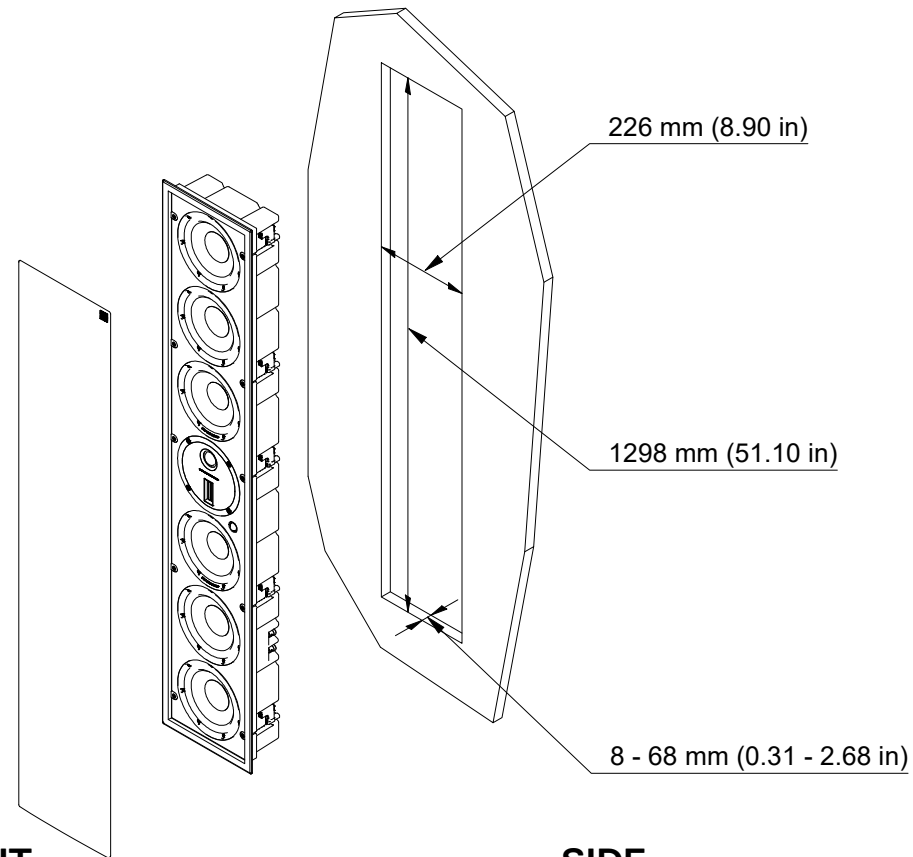

CUT-OUT DIMENSIONS

CEILING/WALL THICKNESS

FRONT

SIDE

BACK

GRILLE