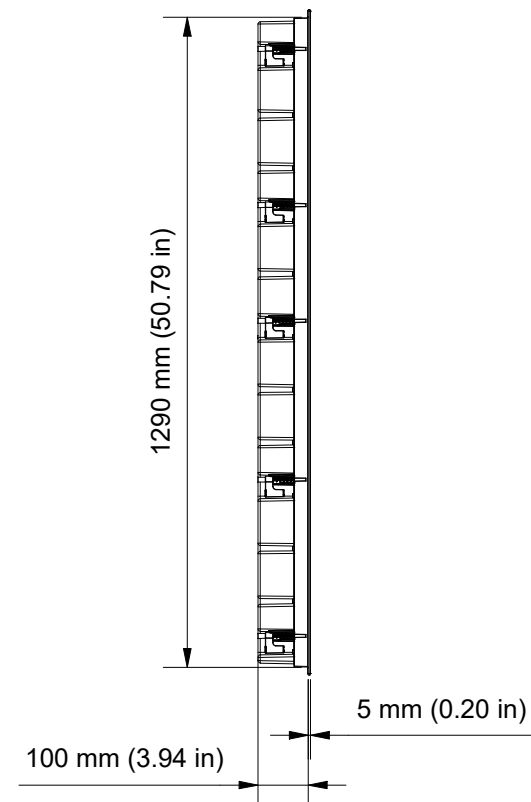

CUT-OUT DIMENSIONS

CEILING/WALL THICKNESS

FRONT

SIDE

BACK

GRILLE