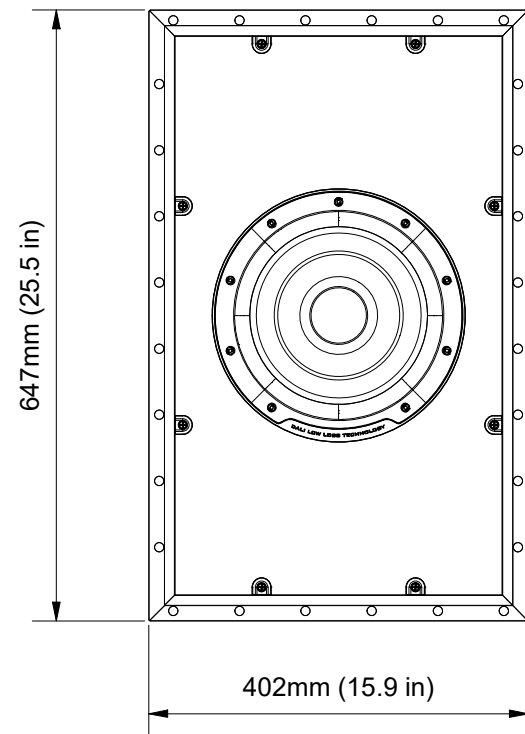

CUT-OUT DIMENSIONS

CEILING/WALL THICKNESS

FRONT

SIDE

BACK

GRILLE