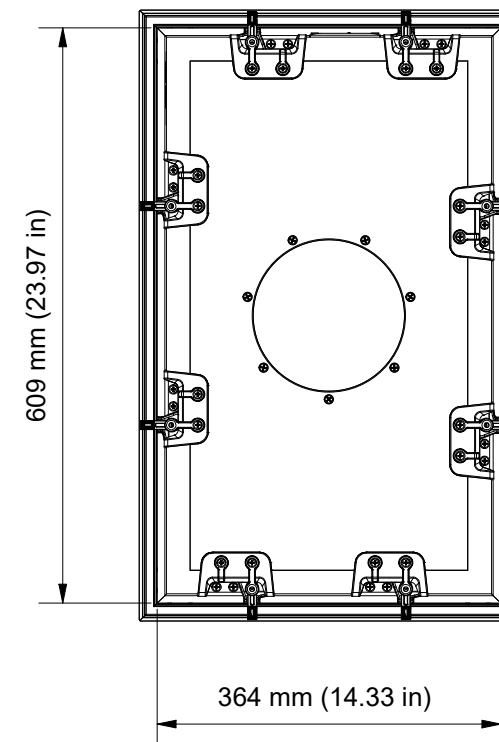

CUT-OUT DIMENSIONS

CEILING/WALL THICKNESS

FRONT

SIDE

BACK

GRILLE