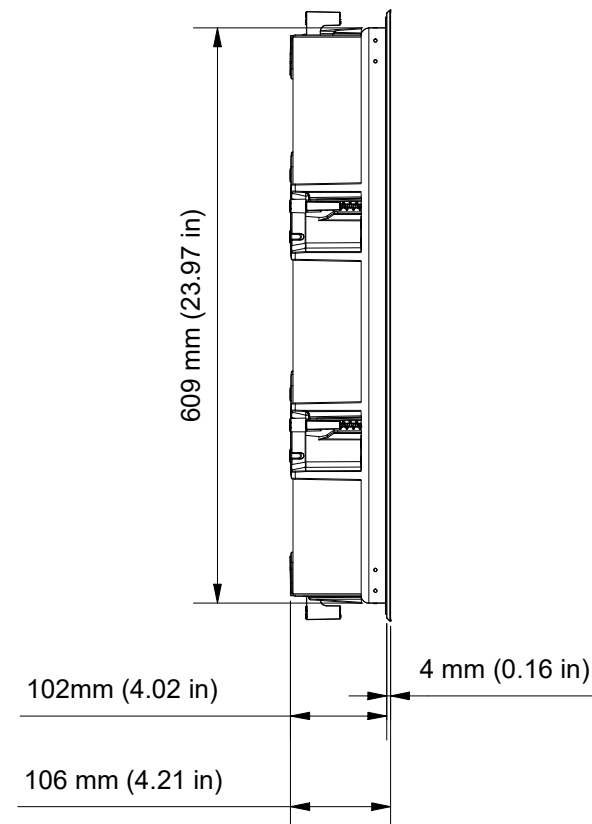

CUT-OUT DIMENSIONS

CEILING/WALL THICKNESS

FRONT

SIDE

BACK

GRILLE