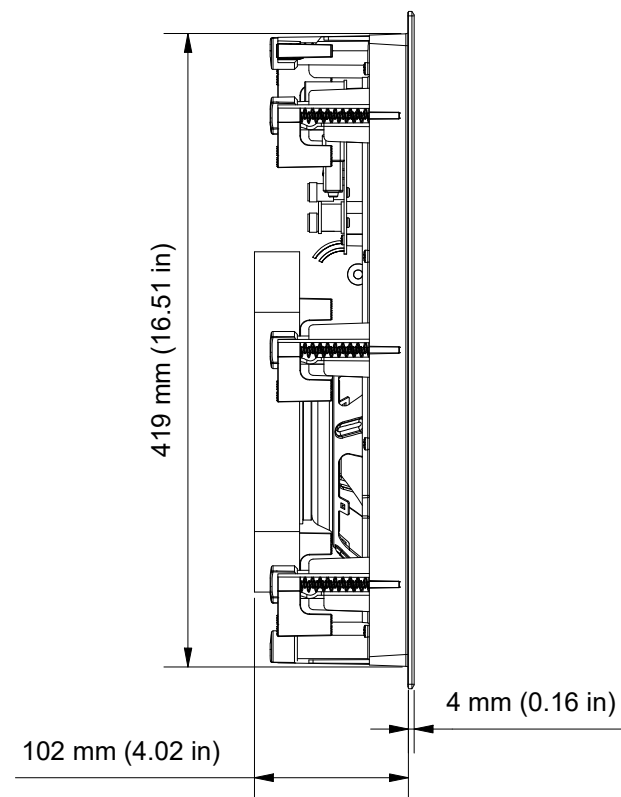

CUT-OUT DIMENSIONS

CEILING/WALL THICKNESS

FRONT

SIDE

BACK

GRILLE