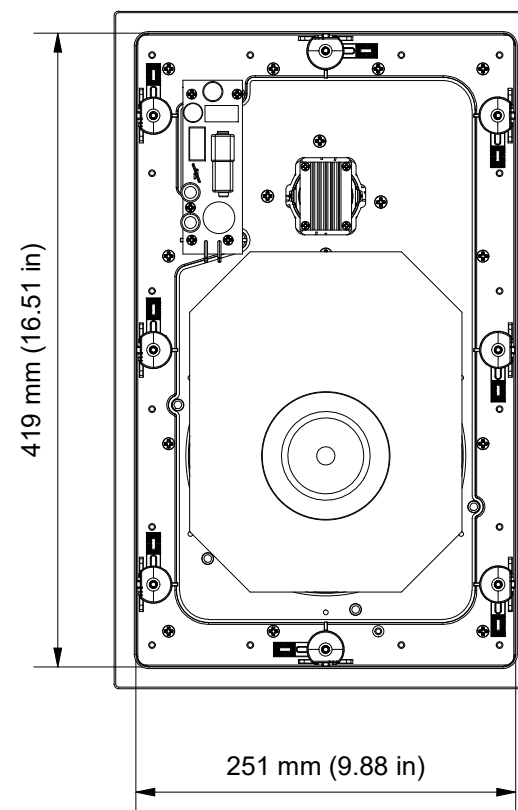

CUT-OUT DIMENSIONS

CEILING/WALL THICKNESS

FRONT

SIDE

BACK

GRILLE