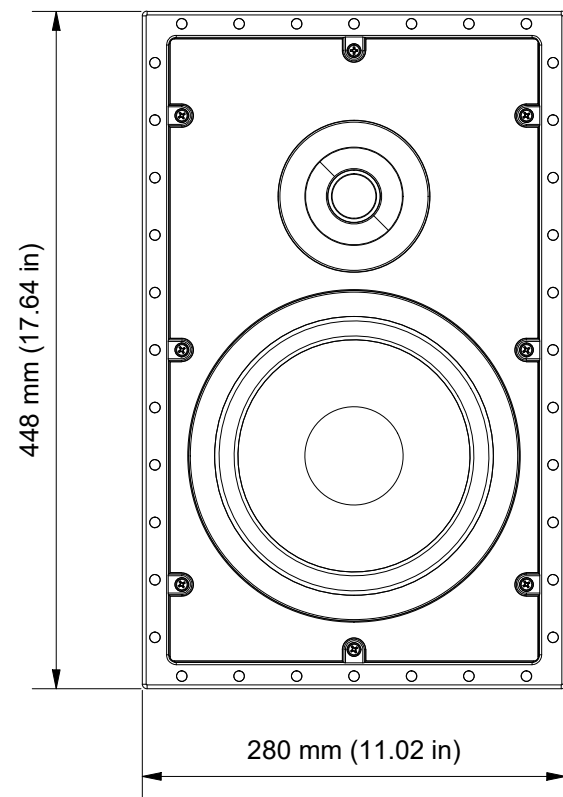

CUT-OUT DIMENSIONS

CEILING/WALL THICKNESS

FRONT

SIDE

BACK

GRILLE