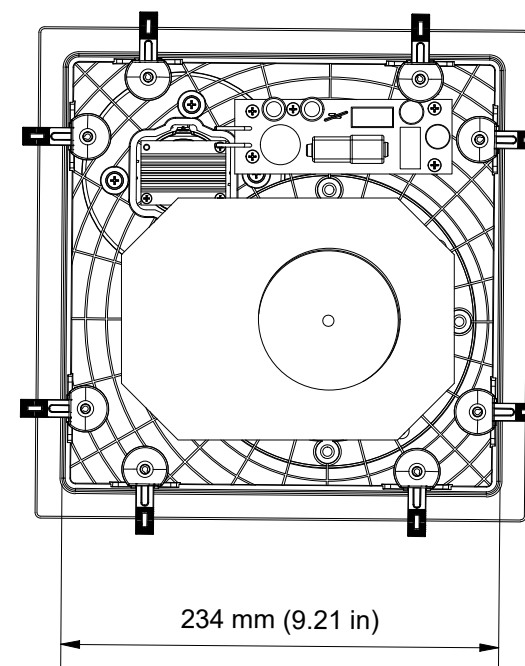

CUT-OUT DIMENSIONS

CEILING/WALL THICKNESS

FRONT

SIDE

BACK

GRILLE