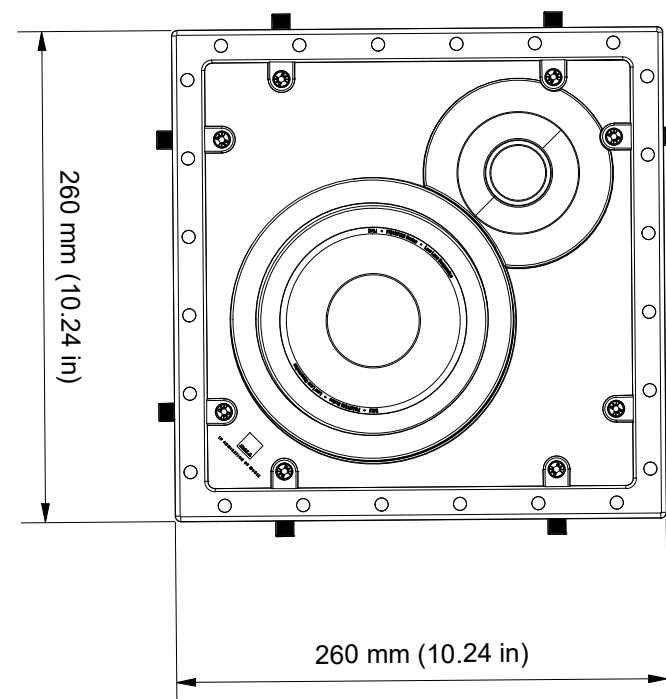

CUT-OUT DIMENSIONS

CEILING/WALL THICKNESS

FRONT

SIDE

BACK

GRILLE