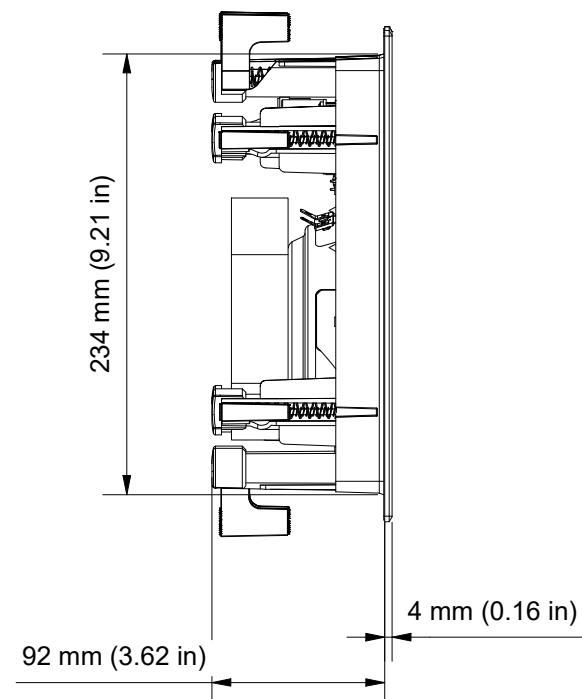

CUT-OUT DIMENSIONS

CEILING/WALL THICKNESS

FRONT

SIDE

BACK

GRILLE