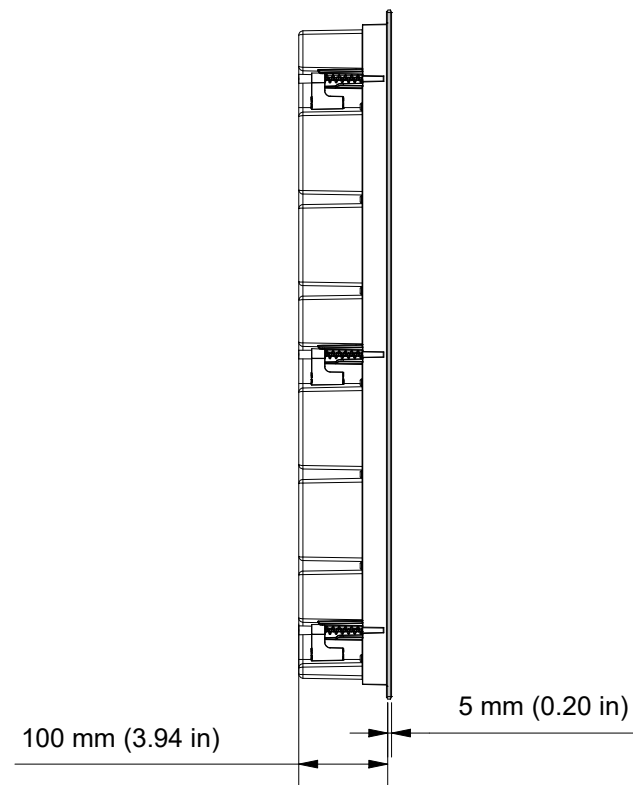

CUT-OUT DIMENSIONS

CEILING/WALL THICKNESS

FRONT

SIDE

BACK

GRILLE