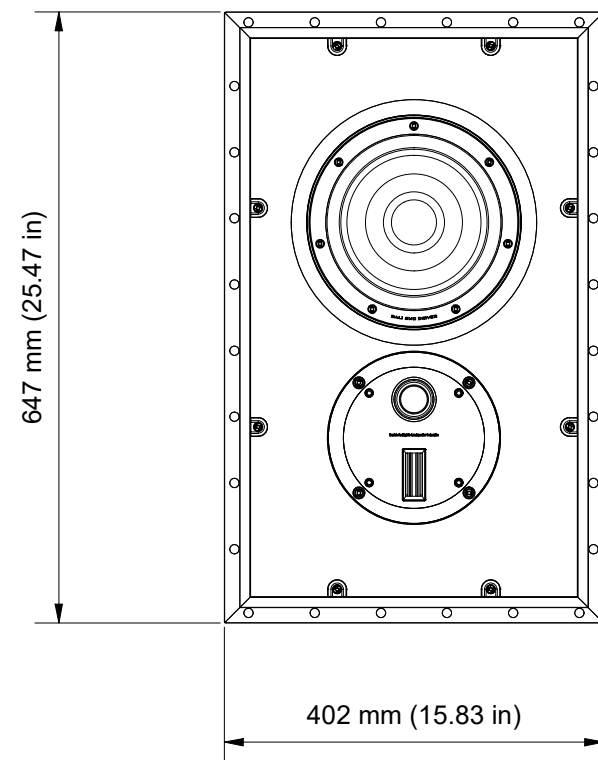

CUT-OUT DIMENSIONS

CEILING/WALL THICKNESS

FRONT

SIDE

BACK

GRILLE