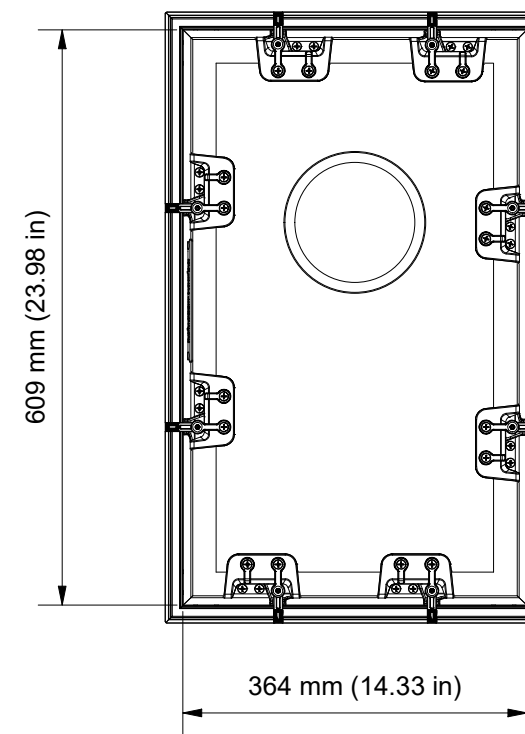

CUT-OUT DIMENSIONS

CEILING/WALL THICKNESS

FRONT

SIDE

BACK

GRILLE