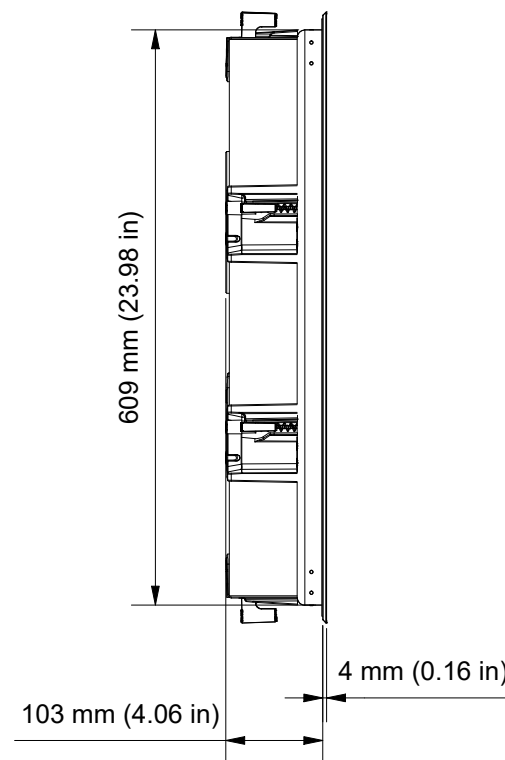

CUT-OUT DIMENSIONS

CEILING/WALL THICKNESS

FRONT

SIDE

BACK

GRILLE