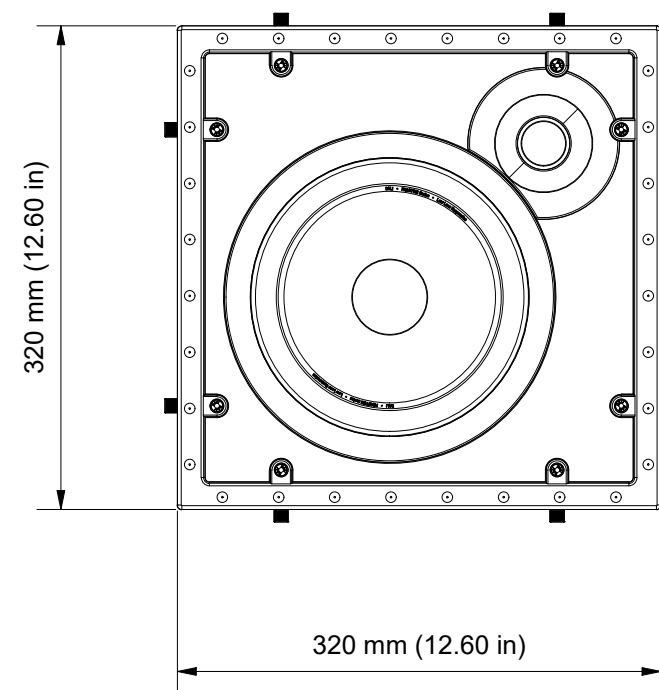

CUT-OUT DIMENSIONS

CEILING/WALL THICKNESS

FRONT

SIDE

BACK

GRILLE