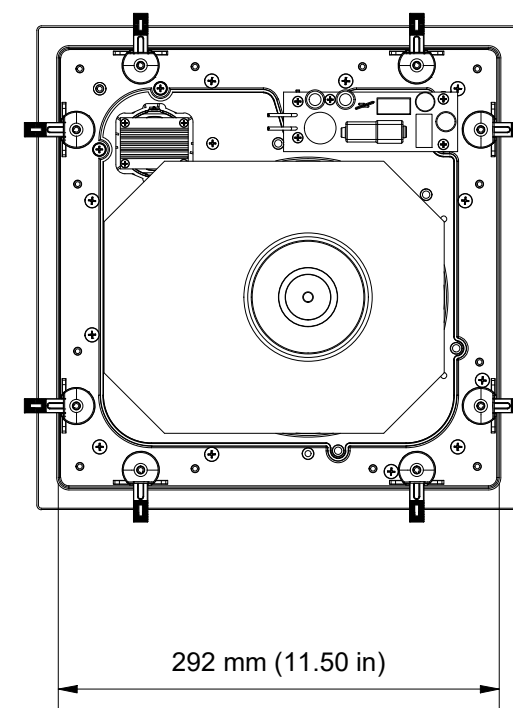

CUT-OUT DIMENSIONS

CEILING/WALL THICKNESS

FRONT

SIDE

BACK

GRILLE