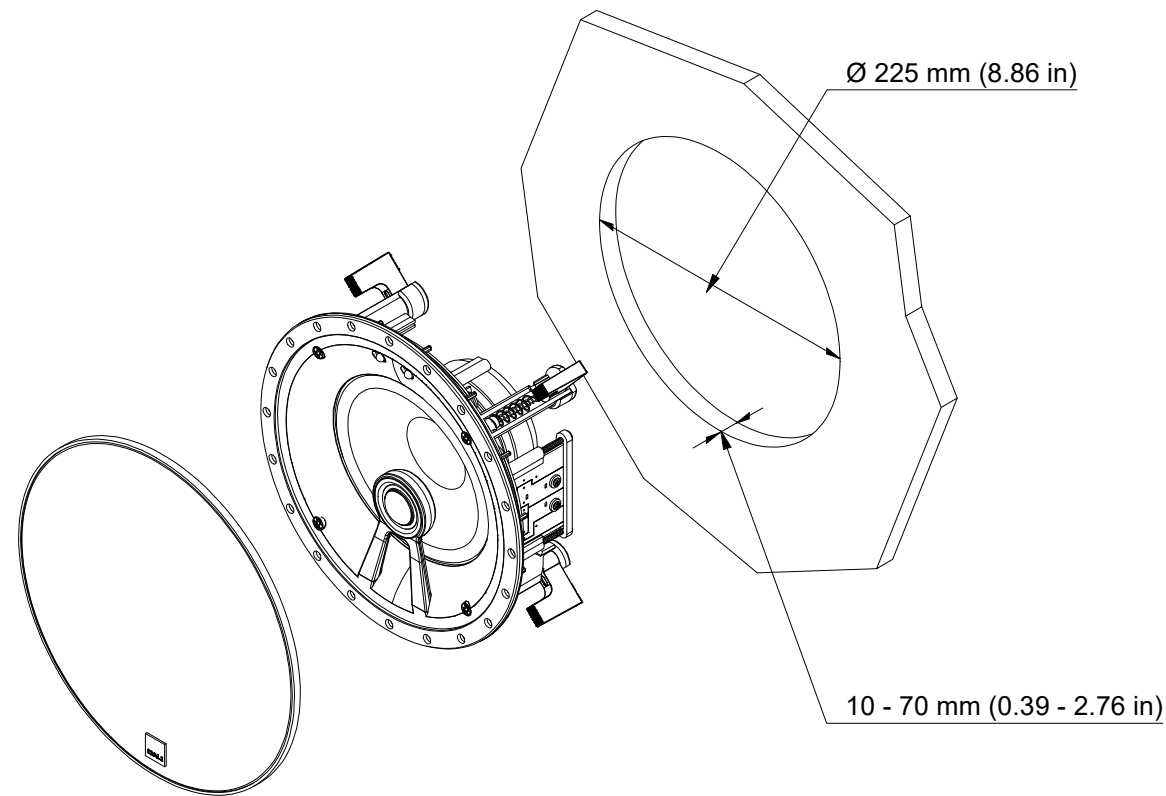

CUT-OUT DIMENSIONS

FRONT

SIDE

CEILING/WALL THICKNESS

BACK

GRILLE