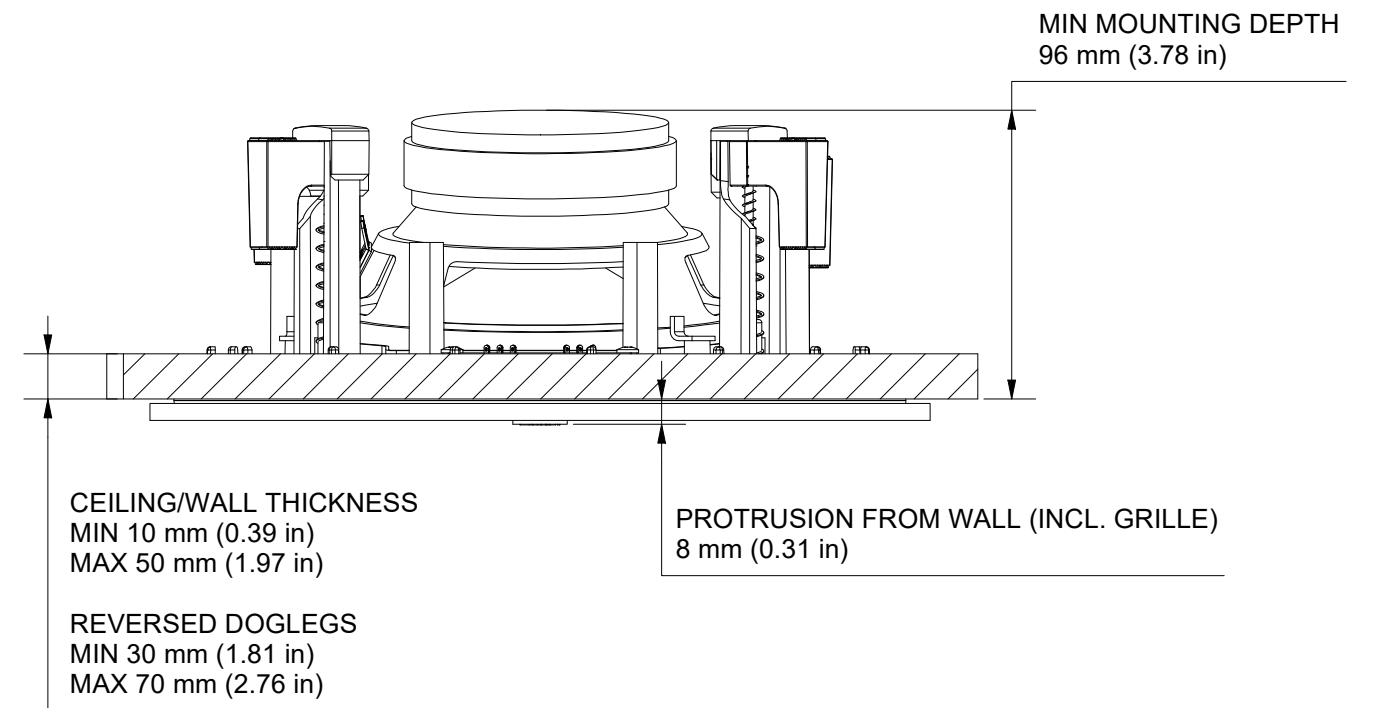

CUT-OUT DIMENSIONS

FRONT

SIDE

CEILING/WALL THICKNESS

BACK

GRILLE