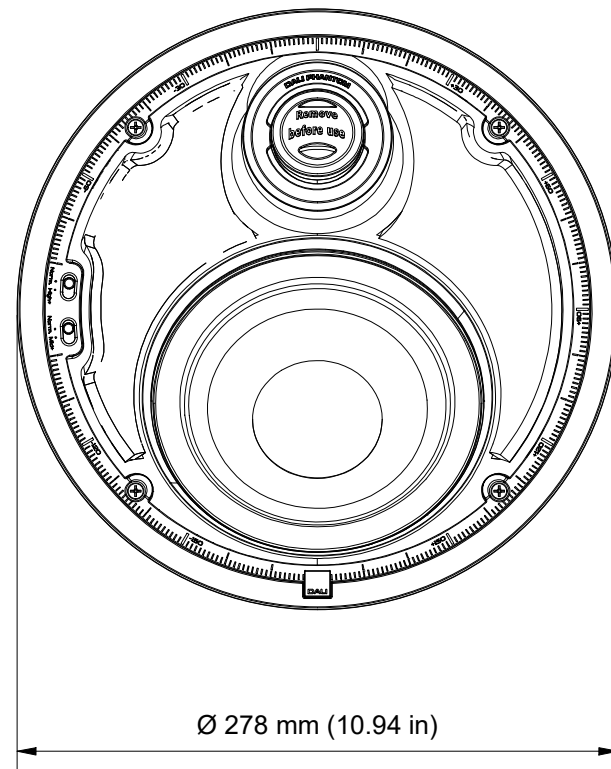

CUT-OUT DIMENSIONS

CEILING/WALL THICKNESS

FRONT

SIDE

BACK

GRILLE