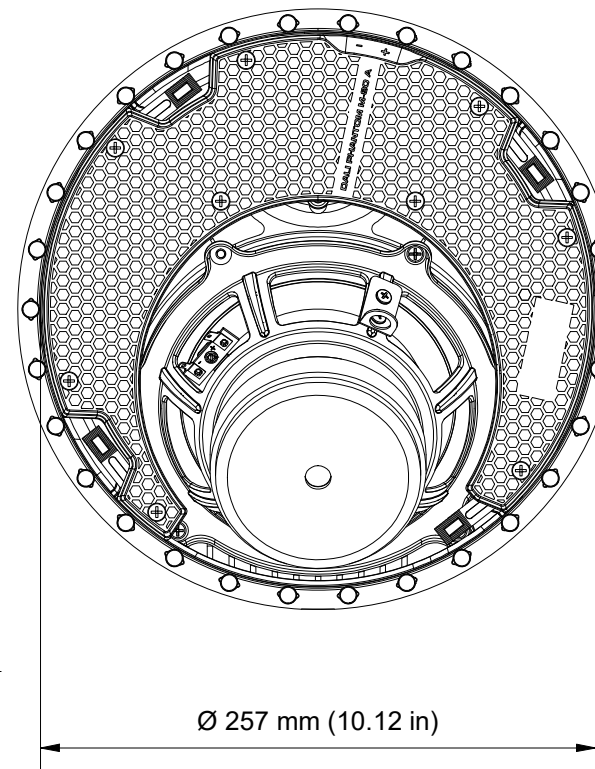

CUT-OUT DIMENSIONS

CEILING/WALL THICKNESS

FRONT

SIDE

BACK

GRILLE