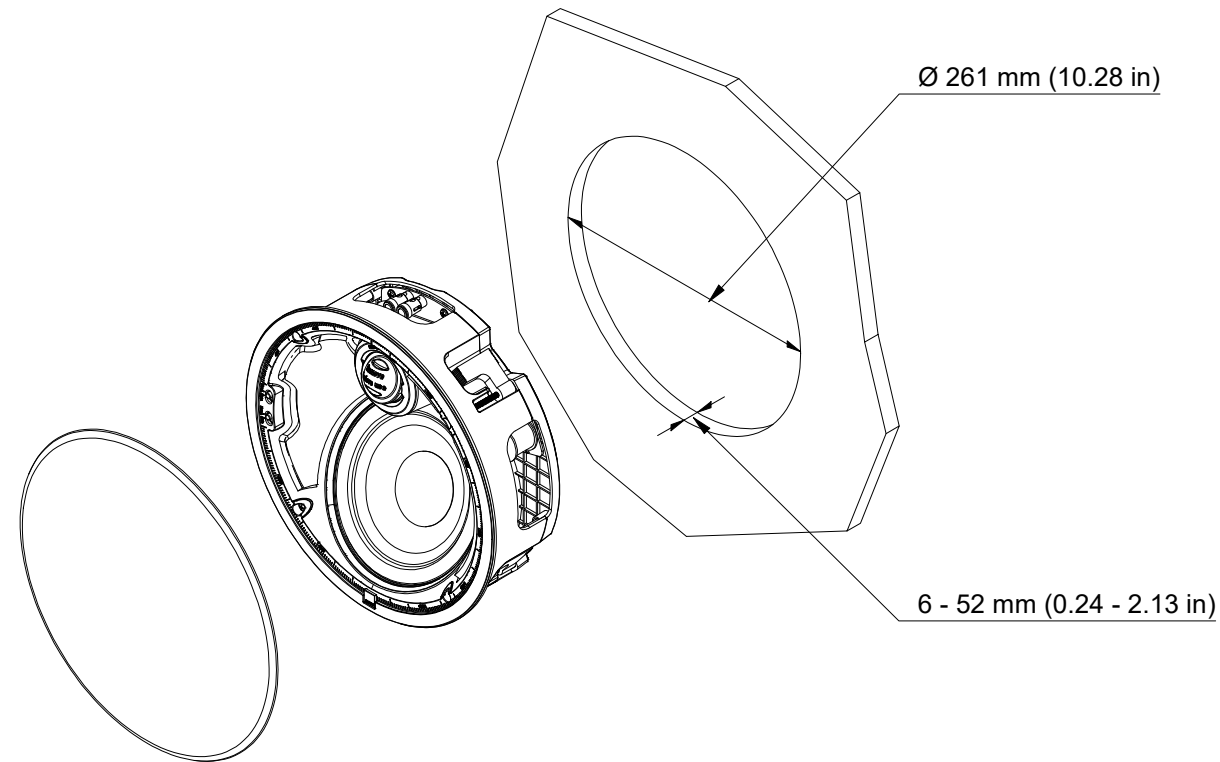

CUT-OUT DIMENSIONS

CEILING/WALL THICKNESS

FRONT

SIDE

BACK

GRILLE